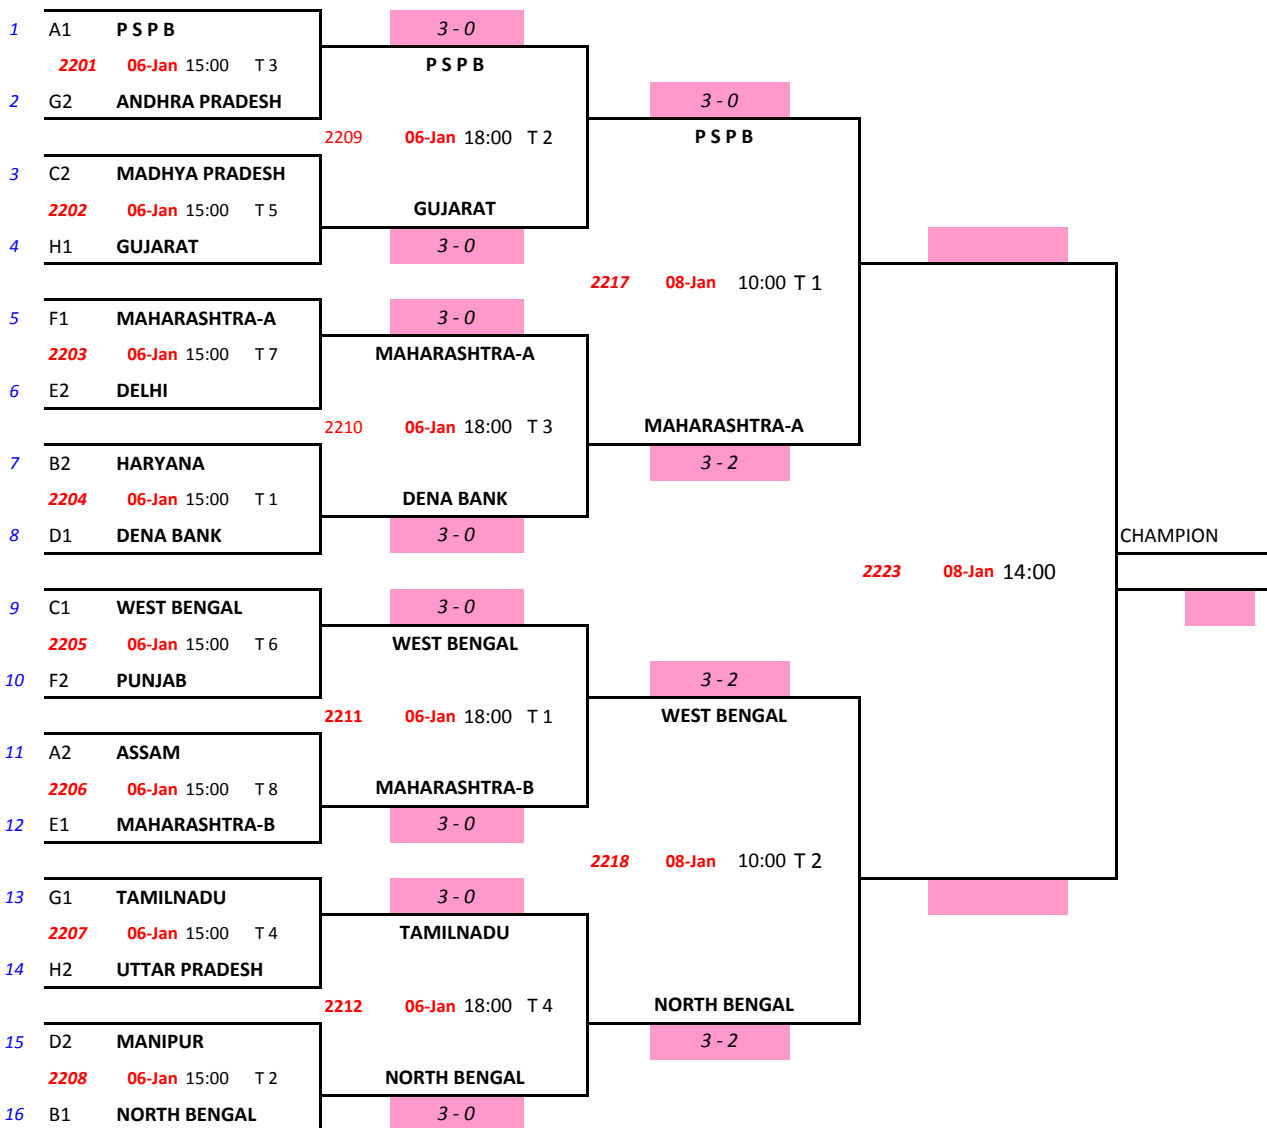

WOMEN'S TEAM CHAMPIONSHIP : STAGE II

MATCHES FOR POSITIONS 9 to 12

MATCH FOR POSITIONS 11 & 12

1	
2	
3	
4	
5	
6	
7	
8	
9	
10	
11	
12	

(N.Ganeshan)
Chief Referee