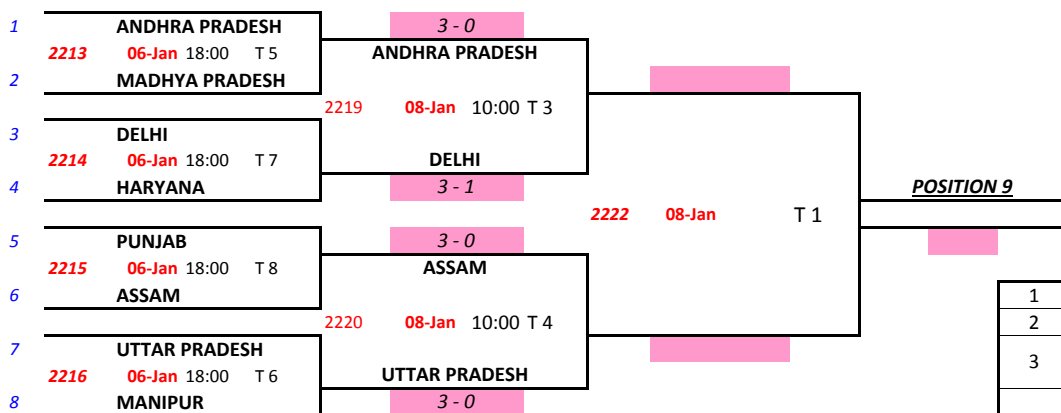

WOMEN'S TEAM CHAMPIONSHIP : STAGE II

MATCHES FOR POSITIONS 9 to 12

MATCH FOR POSITIONS 11 & 12

1	
2	
3	
4	
5	
6	
7	
8	
9	
10	
11	
12	

(N.Ganeshan)
Chief Referee